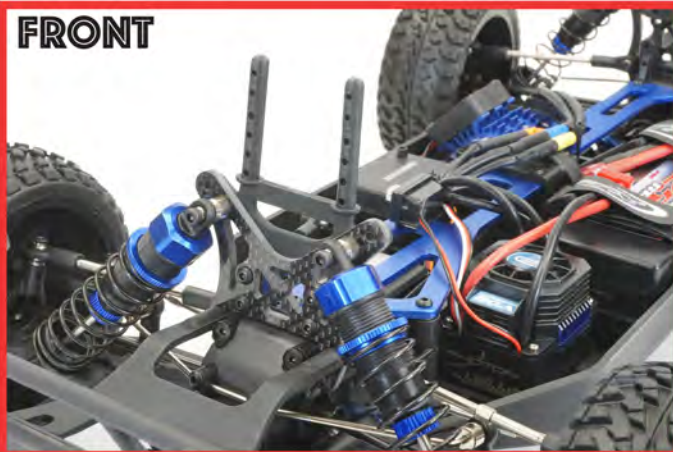

FRONT

REAR

FTX6387
Pro Carbon Front

FTX6388
Pro Carbon Rear

Optional carbon fibre towers and body mounts
illustration for the Zorro brushless.

FRONT

REAR