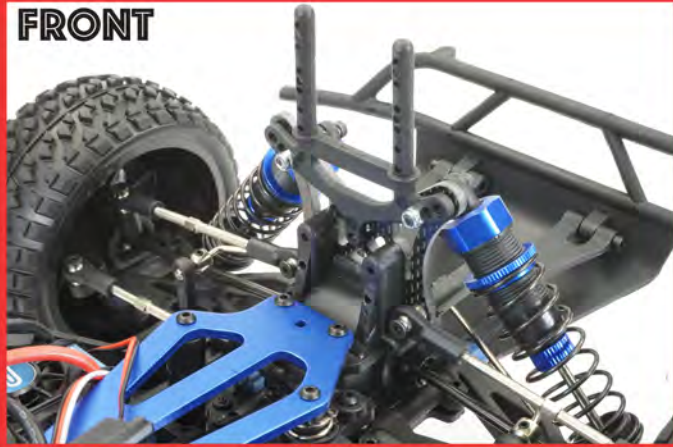

FRONT

REAR

FTX6387
Pro Carbon Front

FTX6388
Pro Carbon Rear

Optional carbon fibre towers and body mounts
illustration for the Zorro brushless.

FRONT

REAR